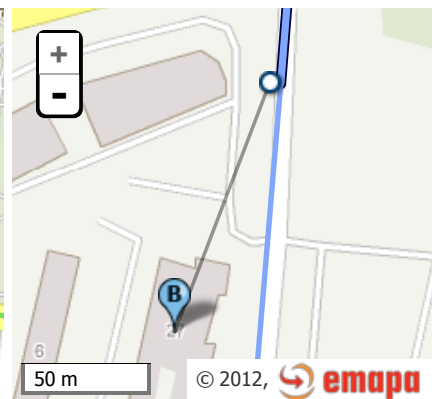

From: Sulkiewicza 11
To: Modzelewskiego 27

Summary

Leave at: 13:48 (about)
Departure: **13:56**
Arrival: **14:18**
Come at: 14:21 (about)
Time: **22 min** + 11 min Walk
Lines:  **167**  **174**

Details

13:48 (about) Leave at

 Walk about 350 m (**8 min**) in a stright line

 **167** direction CHOMICZÓWKA
 (końcowy) (**7 min**)

possible lines: **119 168**

(Departures about every 8 min)

13:56 SPACEROWA 04

... (2 stops)

14:03 METRO POLE MOKOTOWSKIE

 Walk about 60 m (**2 min**) in a stright line

 **174** direction BOKSERSKA (**12 min**)

(Departures about every 15 min)

14:06 METRO POLE MOKOTOWSKIE 01

... (8 stops)

14:18 SMOLUCHOWSKIEGO

 Walk about 110 m (**3 min**) in a stright line

14:21 (about) Come at

Map

Start

Finish

Changes