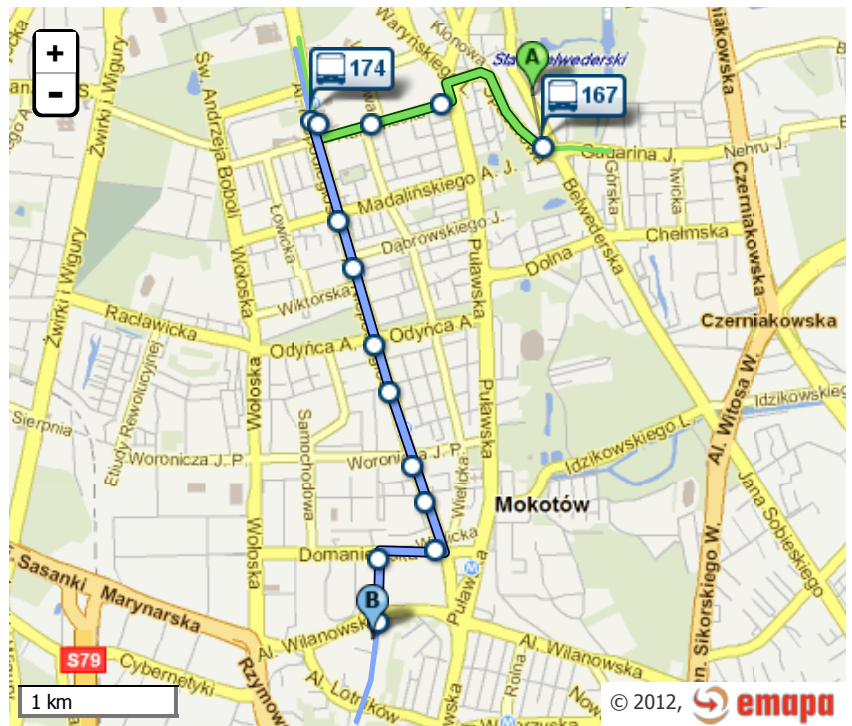

From: Sulkiewicza 11
To: Modzelewskiego 27

Summary

Leave at: 13:48 (about)
Departure: **13:56**
Arrival: **14:18**
Come at: 14:21 (about)
Time: **22 min** + 11 min Walk
Lines:  **167**  **174**

Details

13:48 (about) Leave at

 Walk about 350 m (**8 min**) in a stright line

 **167** direction CHOMICZÓWKA
 (końcowy) (**7 min**)

possible lines: **119 168**

(Departures about every 8 min)

13:56 SPACEROWA 04

... (2 stops)

14:03 METRO POLE MOKOTOWSKIE

 Walk about 60 m (**2 min**) in a stright line

 **174** direction BOKSERSKA (**12 min**)

(Departures about every 15 min)

14:06 METRO POLE MOKOTOWSKIE 01

... (8 stops)

14:18 SMOLUCHOWSKIEGO

 Walk about 110 m (**3 min**) in a stright line

14:21 (about) Come at

Map

Start

Finish

Changes