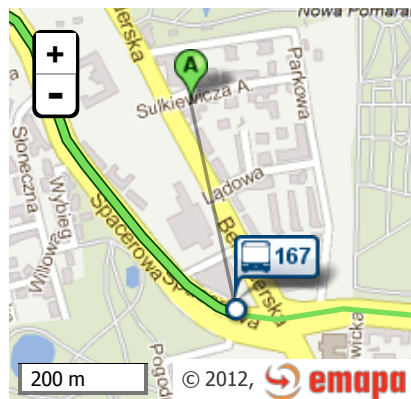

From: Sulkiewicza 11
To: Modzelewskiego 27

Summary

Leave at: 13:48 (about)
Departure: **13:56**
Arrival: **14:18**
Come at: 14:21 (about)
Time: **22 min** + 11 min Walk
Lines:  **167**  **174**

Details

13:48 (about) Leave at

 Walk about 350 m (**8 min**) in a stright line

 **167** direction CHOMICZÓWKA
 (końcowy) (**7 min**)

possible lines: **119 168**

(Departures about every 8 min)

13:56 SPACEROWA 04

... (2 stops)

14:03 METRO POLE MOKOTOWSKIE

 Walk about 60 m (**2 min**) in a stright line

 **174** direction BOKSERSKA (**12 min**)

(Departures about every 15 min)

14:06 METRO POLE MOKOTOWSKIE 01

... (8 stops)

14:18 SMOLUCHOWSKIEGO

 Walk about 110 m (**3 min**) in a stright line

14:21 (about) Come at

Map

Start

Finish

Changes